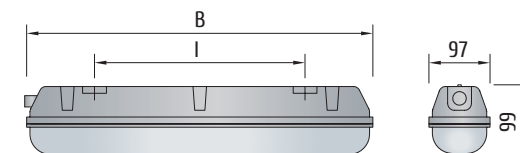

CODICE Code	CABLAGGIO Wiring	POTENZA Power(W)	FLUSSO NOMINALE Typical flux(lm)	FLUSSO NETTO Net output(lm)	CORRENTE Current(mA)	COLORE LED Beam colour(K)	B (mm)	I (mm)	PESO NETTO Net weight(Kg)
130647.118	LED	10W	1720	1273	460	4000	665	390	1,48
130647.136	LED	21W	3440	2546	460	4000	1282	800	2,57
130647.158	LED	26W	4300	3182	460	4000	1578	1100	3,10
130647.218	LED	21W	3440	2546	460	4000	335	390	1,48
130647.236	LED	42W	6800	5032	450	4000	1282	800	2,57
130647.258	LED	53W	8500	6290	450	4000	1578	1100	3,10
code + DALI	Driver dimmerabile DALI | DALI dimmable driver								
code + DIMM	Driver dimmerabile DIMM | DIMM dimmable driver								
code + 01	Kit emergenza 1h | 1h Emergency kit (escluso | excluded 1x10W/2x21W)								0,35
code + 03	Kit emergenza 3h | 3h Emergency kit (solo per | just for 53W)								0,54