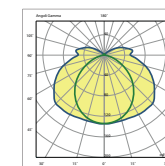

Available on request:

- stainless steel clips version;
- internal 1-3h maintained emergency (M20);
- DALI and 1-10V dimmable driver;
- through wiring.

CODICE Code	CABLAGGIO Wiring	POTENZA Power(W)	FLUSSO NOMINALE Typical flux(lm)	FLUSSO NETTO Net output(lm)	CORRENTE Current(mA)	COLORE LED Beam colour(K)	B (mm)	I (mm)	PESO NETTO Net weight(Kg)
130647.118	LED	10W	1720	1273	460	4000	665	390	1,48
130647.136	LED	21W	3440	2546	460	4000	1282	800	2,57
130647.158	LED	26W	4300	3182	460	4000	1578	1100	3,10
130647.218	LED	21W	3440	2546	460	4000	335	390	1,48
130647.236	LED	42W	6800	5032	450	4000	1282	800	2,57
130647.258	LED	53W	8500	6290	450	4000	1578	1100	3,10
code + DALI	Driver dimmerabile DALI DALI dimmable driver								
code + DIMM	Driver dimmerabile DIMM DIMM dimmable driver								
code + 01	Kit emergenza 1h 1h Emergency kit (escluso excluded 1x10W/2x21W)								0,35
code + 03	Kit emergenza 3h 3h Emergency kit (solo per just for 53W)								0,54